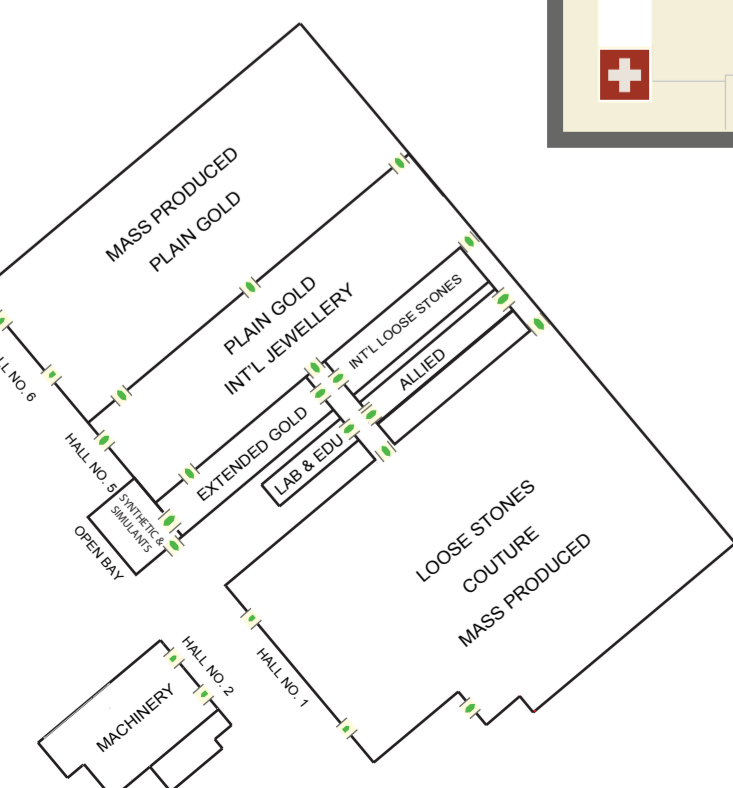

**Sections**

- Loose Stones
- Couture
- Mass Produced
- Allied
- Lab & Education
- Machinery
- Plain Gold
- Int'l Jewellery
- Int'l Loose Stones
- Synthetics & Simulants

**Services**

- Information
- Elite Club Lounge
- Coffee Shop
- Cafeteria
- Entry / Exit
- Emergency Exit
- First Aid
- Prayer Room
- Business Centre
- Welcome Bag / Exhibitors Directory
- IJJS Rapnet Diamond Search Kiosk

HALL NO. 6

HALL NO. 5

HALL NO. 1

HALL NO. 2

OPEN BAY

SIGNITY  
GANESH JEWELLERY  
EURO CUBIC